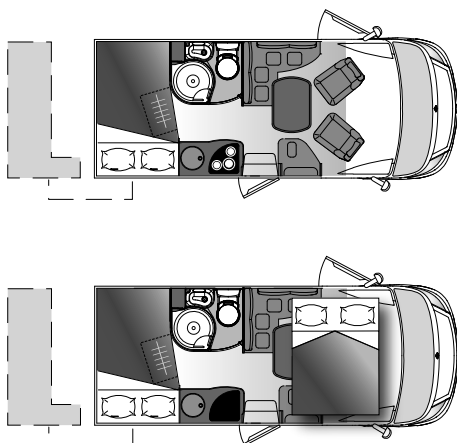

ECOVIP 600

TECHNICAL DATA

STANDARD

OPTION

STANDARD OUTFITTING PROVISIONS Towbar / Hidden wiring for cabinets - roof - power supply unit / Parking sensors / Additional fresh water tank with level reading / Generator installation system / Reverse camera / Turbovent

(Et) With furniture version "Noce Melinga" the table is in white laminate (instead of anthracite); (***) Optional window in washroom; (PTM) TIW stands for Total Increased Weight, or the potential expected increase in weight; (@) Should a motorcycle rack be installed or the Heavy chassis be downgraded, the number of type-approved seats may vary; (#) Weight in running order includes: 75 Kg for the driver, fuel and fresh water tanks (20 Lt) at 90% of capacity, gas at 90% and electric cable, basic standard version. Variance is possible within the tolerance levels of the materials and production processes used. The weights and type-approved seats vary according to engine size, model and accessories supplied.; (##) Before starting to drive, check that the level of the fresh water tank does not exceed 20 Lt.

CHASSIS

ABS, EBD, ESP Traction+, Hill Holder, Hill Descent	•	
Drive	Front	
Engine	Turbo Diesel Common Rail	
Engine displacement (cc)	2,300	3,000
Fuel tank	60 l.	120 l.
Gearbox	6+1	
Maximum power kW (HP)	96 (130)	109 (150) | 130 (180)
Mechanics	Fiat Ducato 35	Fiat Ducato 43
Version	Euro 5+	
Wider rear track	•	

DIMENSIONS AND WEIGHTS

External length	5,990 mm	
External width	2,310 mm	
Internal height	2,053 mm	
Internal width	217 cm	
Maximum total weight	3,500 Kg	3,650 Kg - 4,250 Kg(PTM)
Overall height	2,995 mm	
Payload (about)	539 Kg	689 - 1,249 Kg(PTM)
Towable mass	2,000 Kg	2,000 Kg(PTM)
Type-approved seats(@)	4	5
Weight in running order(#)	2,961 Kg	2,961-3,001 Kg(PTM)
Wheelbase	3,450 mm	

THICKNESS

Internal height above double floor (max - min)	120 - 220 mm	
Roof	40 mm	
Two floors (cumulative)	50 mm	
Walls	35 mm	

TANKS

Additional fresh water tank		67 l.
Fresh water tank (heated and anti-freeze)(##)	80 + 20 l.	
Waste water recovery tank (heated and anti-freeze) with external vent	110 l.	
WC (antifreeze) with Thetford cassette	18 l.