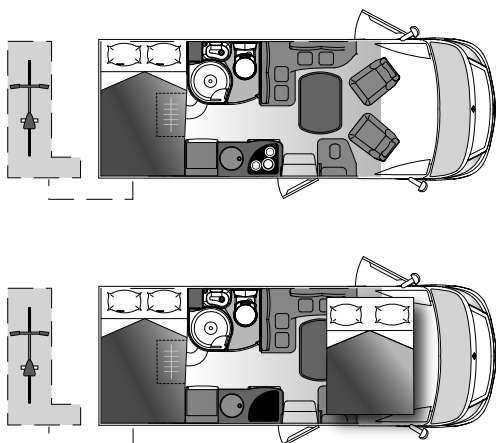

ECOVIP 610

TECHNICAL DATA

STANDARD

OPTION

STANDARD OUTFITTING PROVISIONS Towbar / Hidden wiring for cabinets - roof - power supply unit / Parking sensors / Additional fresh water tank with level reading / Generator installation system / Reverse camera / Turbovent

(Et) With furniture version "Noce Melinga" the table is in white laminate (instead of anthracite); (***) Optional window in washroom; (@@) With Fiat 43 mechanics (only with 3.800 and 4.035 mm connection) and 180 HP engine the maximum allowable mass is 4,400 Kg; (PTM) TIW stands for Total Increased Weight, or the potential expected increase in weight; (@) Should a motorcycle rack be installed or the Heavy chassis be downgraded, the number of type-approved seats may vary; (#) Weight in running order includes: 75 Kg for the driver, fuel and fresh water tanks (20 Lt) at 90% of capacity, gas at 90% and electric cable, basic standard version. Variance is possible within the tolerance levels of the materials and production processes used. The weights and type-approved seats vary according to engine size, model and accessories supplied.; (##) Before starting to drive, check that the level of the fresh water tank does not exceed 20 Lt.

CHASSIS

ABS, EBD, ESP Traction+, Hill Holder, Hill Descent		
Drive	•	
Engine	Front	
	Turbo Diesel	
	Common Rail	
Engine displacement (cc)	2,300	3,000
Fuel tank	60 l.	120 l.
Gearbox	6+1	
Maximum power kW (HP)	96 (130)	109 (150) | 130 (180)
Mechanics	Fiat Ducato 35	Fiat Ducato 43
Version	Euro 5+	
Wider rear track	•	

DIMENSIONS AND WEIGHTS

External length	6.550 mm	
External width	2,310 mm	
Internal height	2,053 mm	
Internal width	217 cm	
Maximum total weight	3.500 Kg	3.650-4.250-4.400 Kg(PTM)(@@)
Overall height	2,995 mm	
Payload (about)	499 Kg	649 - 1.209 - 1.359 Kg(PTM)
Towable mass	2,000 Kg	2,000 Kg(PTM)
Type-approved seats(@)	4	5
Weight in running order(#)	3,001 Kg	3,001-3,041-3,041 Kg(PTM)
Wheelbase	3.800 mm	

THICKNESS

Internal height above double floor (max - min)	220 - 120 mm	
Roof	40 mm	
Two floors (cumulative)	50 mm	
Walls	35 mm	

TANKS

Additional fresh water tank		67 l.
Fresh water tank (heated and anti-freeze)(##)	90 + 20 l.	
Waste water recovery tank (heated and anti-freeze) with external vent	110 l.	
WC (antifreeze) with Thetford cassette	18 l.