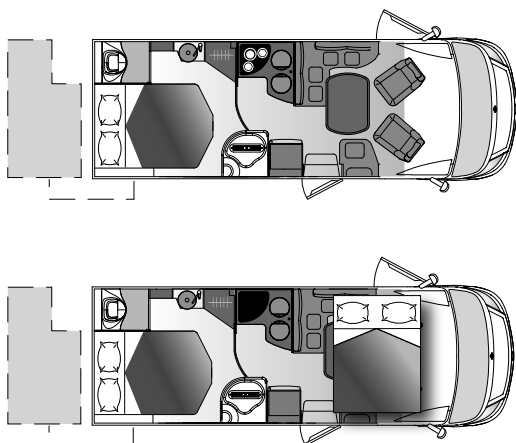

ECOVIP 612

TECHNICAL DATA

STANDARD

OPTION

STANDARD OUTFITTING PROVISIONS Towbar / Hidden wiring for cabinets - roof - power supply unit / Additional TV stand above the fridge / Parking sensors / Additional fresh water tank with level reading / Generator installation system / Reverse camera / Turbovent

(Et) With furniture version "Noce Melinga" the table is in white laminate (instead of anthracite); (***) Optional window in washroom; (@@) With Fiat 43 mechanics (only with 3.800 and 4.035 mm connection) and 180 HP engine the maximum allowable mass is 4,400 Kg; (PTM) TIW stands for Total Increased Weight, or the potential expected increase in weight; (@) Should a motorcycle rack be installed or the Heavy chassis be downgraded, the number of type-approved seats may vary; (#) Weight in running order includes: 75 Kg for the driver, fuel and fresh water tanks (20 Lt) at 90% of capacity, gas at 90% and electric cable, basic standard version. Variance is possible within the tolerance levels of the materials and production processes used. The weights and type-approved seats vary according to engine size, model and accessories supplied.; (##) Before starting to drive, check that the level of the fresh water tank does not exceed 20 Lt.

CHASSIS

ABS, EBD, ESP Traction+, Hill Holder, Hill Descent	•	
Drive	Front	
Engine	Turbo Diesel Common Rail	
Engine displacement (cc)	2,300	3,000
Fuel tank	60 l.	120 l.
Gearbox	6+1	
Maximum power kW (HP)	96 (130)	109 (150) | 130 (180)
Mechanics	Fiat Ducato 35	Fiat Ducato 43
Version	Euro 5+	
Wider rear track	•	

DIMENSIONS AND WEIGHTS

External length	6.990 mm	
External width	2,310 mm	
Internal height	2,053 mm	
Internal width	217 cm	
Maximum total weight	3.500 Kg	3.650-4.250-4.400 Kg(PTM)(@@)
Overall height	2,995 mm	
Payload (about)	469 Kg	619 - 1.179 - 1.329 Kg(PTM)
Towable mass	2,000 Kg	2,000 Kg(PTM)
Type-approved seats(@)	4	5
Weight in running order(#)	3,031 Kg	3,031-3,071-3,071 Kg(PTM)
Wheelbase	4.035 mm	

THICKNESS

Internal height above double floor (max - min)	220 - 120 mm	
Roof	40 mm	
Two floors (cumulative)	50 mm	
Walls	35 mm	

TANKS

Additional fresh water tank		67 l.
Fresh water tank (heated and anti-freeze)(##)	90 + 20 l.	
Waste water recovery tank (heated and anti-freeze) with external vent	110 l.	
WC (antifreeze) with Thetford cassette	19 l.