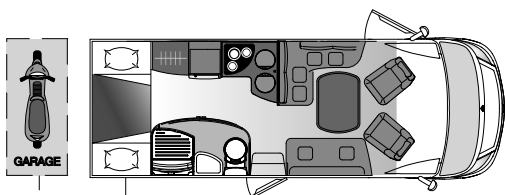

ECOVIP 691

TECHNICAL DATA

STANDARD

OPTION

STANDARD OUTFITTING PROVISIONS Towbar / Hidden wiring for cabinets - roof - power supply unit / Parking sensors / Additional fresh water tank with level reading / Generator installation system / Reverse camera / Turbovent

(##) Before starting to drive, check that the level of the fresh water tank does not exceed 20 Lt.; (Et) With furniture version "Noce Melinga" the table is in white laminate (instead of anthracite); (***) Optional window in washroom; (@@) With Fiat 43 mechanics (only with 3.800 and 4.035 mm connection) and 180 HP engine the maximum allowable mass is 4,400 Kg; (PTM) TIW stands for Total Increased Weight, or the potential expected increase in weight; (@) Should a motorcycle rack be installed or the Heavy chassis be downgraded, the number of type-approved seats may vary; (#) Weight in running order includes: 75 Kg for the driver, fuel and fresh water tanks (20 Lt) at 90% of capacity, gas at 90% and electric cable, basic standard version. Variance is possible within the tolerance levels of the materials and production processes used. The weights and type-approved seats vary according to engine size, model and accessories supplied.

CHASSIS

ABS, EBD, ESP Traction+, Hill Holder, Hill Descent		
Drive	•	Front
Engine	Turbo Diesel	Common Rail
Engine displacement (cc)	2,300	3,000
Fuel tank	60 l.	120 l.
Gearbox	6+1	
Maximum power kW (HP)	96 (130)	109 (150) 130 (180)
Mechanics	Fiat Ducato 35	Fiat Ducato 43
Version	Euro 5+	
Wider rear track	•	

DIMENSIONS AND WEIGHTS

External length	6.990 mm	
External width	2,310 mm	
Internal height	2,053 mm	
Internal width	217 cm	
Maximum total weight	3.500 Kg	3.650-4.250-4.400 Kg(PTM)(@@)
Overall height	2,995 mm	
Payload (about)	469 Kg	619 - 1.179 - 1.329 Kg(PTM)
Towable mass	2,000 Kg	2,000 Kg(PTM)
Type-approved seats(@)	4	5
Weight in running order(#)	3,031 Kg	3,031-3,071-3,071 Kg(PTM)
Wheelbase	4.035 mm	