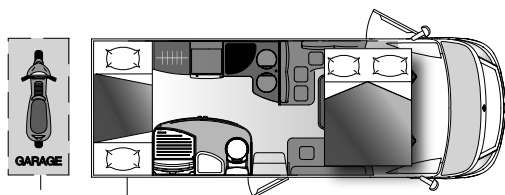

ECOVIP 691

TECHNICAL DATA

STANDARD

OPTION

STANDARD OUTFITTING PROVISIONS Towbar / Hidden wiring for cabinets - roof - power supply unit / Parking sensors / Additional fresh water tank with level reading / Generator installation system / Reverse camera / Turbovent

(##) Before starting to drive, check that the level of the fresh water tank does not exceed 20 Lt.; (Et) With furniture version "Noce Melinga" the table is in white laminate (instead of anthracite); (***) Optional window in washroom; (@@) With Fiat 43 mechanics (only with 3.800 and 4.035 mm connection) and 180 HP engine the maximum allowable mass is 4,400 Kg; (PTM) TIW stands for Total Increased Weight, or the potential expected increase in weight; (@) Should a motorcycle rack be installed or the Heavy chassis be downgraded, the number of type-approved seats may vary; (#) Weight in running order includes: 75 Kg for the driver, fuel and fresh water tanks (20 Lt) at 90% of capacity, gas at 90% and electric cable, basic standard version. Variance is possible within the tolerance levels of the materials and production processes used. The weights and type-approved seats vary according to engine size, model and accessories supplied.

CHASSIS

ABS, EBD, ESP Traction+, Hill Holder, Hill Descent		
Drive	•	Front
Engine	Turbo Diesel	Common Rail
Engine displacement (cc)	2,300	3,000
Fuel tank	60 l.	120 l.
Gearbox	6+1	
Maximum power kW (HP)	96 (130)	109 (150) | 130 (180)
Mechanics	Fiat Ducato 35	Fiat Ducato 43
Version	Euro 5+	
Wider rear track	•	

DIMENSIONS AND WEIGHTS

External length	6.990 mm	
External width	2,310 mm	
Internal height	2,053 mm	
Internal width	217 cm	
Maximum total weight	3.500 Kg	3.650-4.250-4.400 Kg(PTM)(@@)
Overall height	2,995 mm	
Payload (about)	469 Kg	619 - 1.179 - 1.329 Kg(PTM)
Towable mass	2,000 Kg	2,000 Kg(PTM)
Type-approved seats(@)	4	5
Weight in running order(#)	3,031 Kg	3,031-3,071-3,071 Kg(PTM)
Wheelbase	4.035 mm	

THICKNESS

Internal height above double floor (max - min)	220 - 120 mm	
Roof	40 mm	
Two floors (cumulative)	50 mm	
Walls	35 mm	

TANKS

Additional fresh water tank		67 l.
Fresh water tank (heated and anti-freeze)(##)	90 + 20 l.	
Waste water recovery tank (heated and anti-freeze) with external vent	110 l.	
WC (antifreeze) with Thetford cassette	18 l.