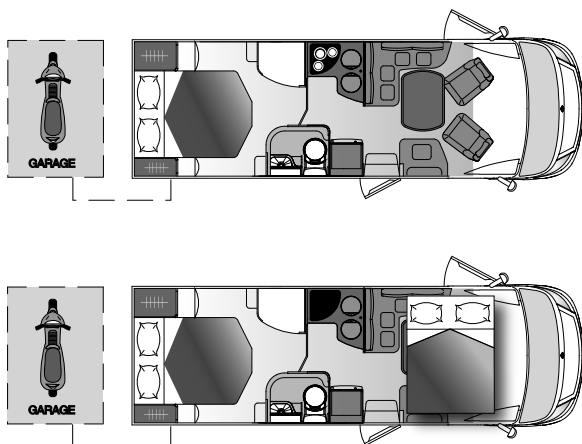

ECOVIP 712

TECHNICAL DATA

STANDARD

OPTION

STANDARD OUTFITTING PROVISIONS Towbar / Hidden wiring for cabinets - roof - power supply unit / Additional TV stand above the fridge / Parking sensors / Additional fresh water tank with level reading / Generator installation system / Reverse camera / Turbovent

(Et) With furniture version "Noce Melinga" the table is in white laminate (instead of anthracite); (***) Optional window in washroom; (@@) With Fiat 43 mechanics (only with 3.800 and 4.035 mm connection) and 180 HP engine the maximum allowable mass is 4,400 Kg; (PTM) TIW stands for Total Increased Weight, or the potential expected increase in weight; (@) Should a motorcycle rack be installed or the Heavy chassis be downgraded, the number of type-approved seats may vary; (#) Weight in running order includes: 75 Kg for the driver, fuel and fresh water tanks (20 Lt) at 90% of capacity, gas at 90% and electric cable, basic standard version. Variance is possible within the tolerance levels of the materials and production processes used. The weights and type-approved seats vary according to engine size, model and accessories supplied.; (##) Before starting to drive, check that the level of the fresh water tank does not exceed 20 Lt.

CHASSIS

ABS, EBD, ESP Traction+, Hill Holder, Hill Descent	•	
Drive	Front	
Engine	Turbo Diesel Common Rail	
Engine displacement (cc)	2,300	3,000
Fuel tank	60 l.	120 l.
Gearbox	6+1	
Maximum power kW (HP)	96 (130)	109 (150) | 130 (180)
Mechanics	Fiat Ducato 35	Fiat Ducato 43
Version	Euro 5+	
Wider rear track	•	

DIMENSIONS AND WEIGHTS

External length	7.490 mm	
External width	2,310 mm	
Internal height	2,053 mm	
Internal width	217 cm	
Maximum total weight	3.500 Kg	3.650-4.250-4.400 Kg(PTM)(@@)
Overall height	2,995 mm	
Payload (about)	390 Kg	540 - 1.100 - 1.250 Kg(PTM)
Towable mass	2,000 Kg	2,000 Kg(PTM)
Type-approved seats(@)	4	5(PTM)
Weight in running order(#)	3,110 Kg	3,110-3,150-3,150 Kg(PTM)
Wheelbase	4.035 mm	

THICKNESS

Internal height above double floor (max - min)	220 - 120 mm	
Roof	40 mm	
Two floors (cumulative)	50 mm	
Walls	35 mm	

TANKS

Additional fresh water tank		67 l.
ECO WC System (fixed tank + 2nd Thetford cassette)		•
Fresh water tank (heated and anti-freeze)(##)	90 + 20 l.	
Waste water recovery tank (heated and anti-freeze) with external vent	110 l.	
WC (antifreeze) with Thetford cassette	18 l.